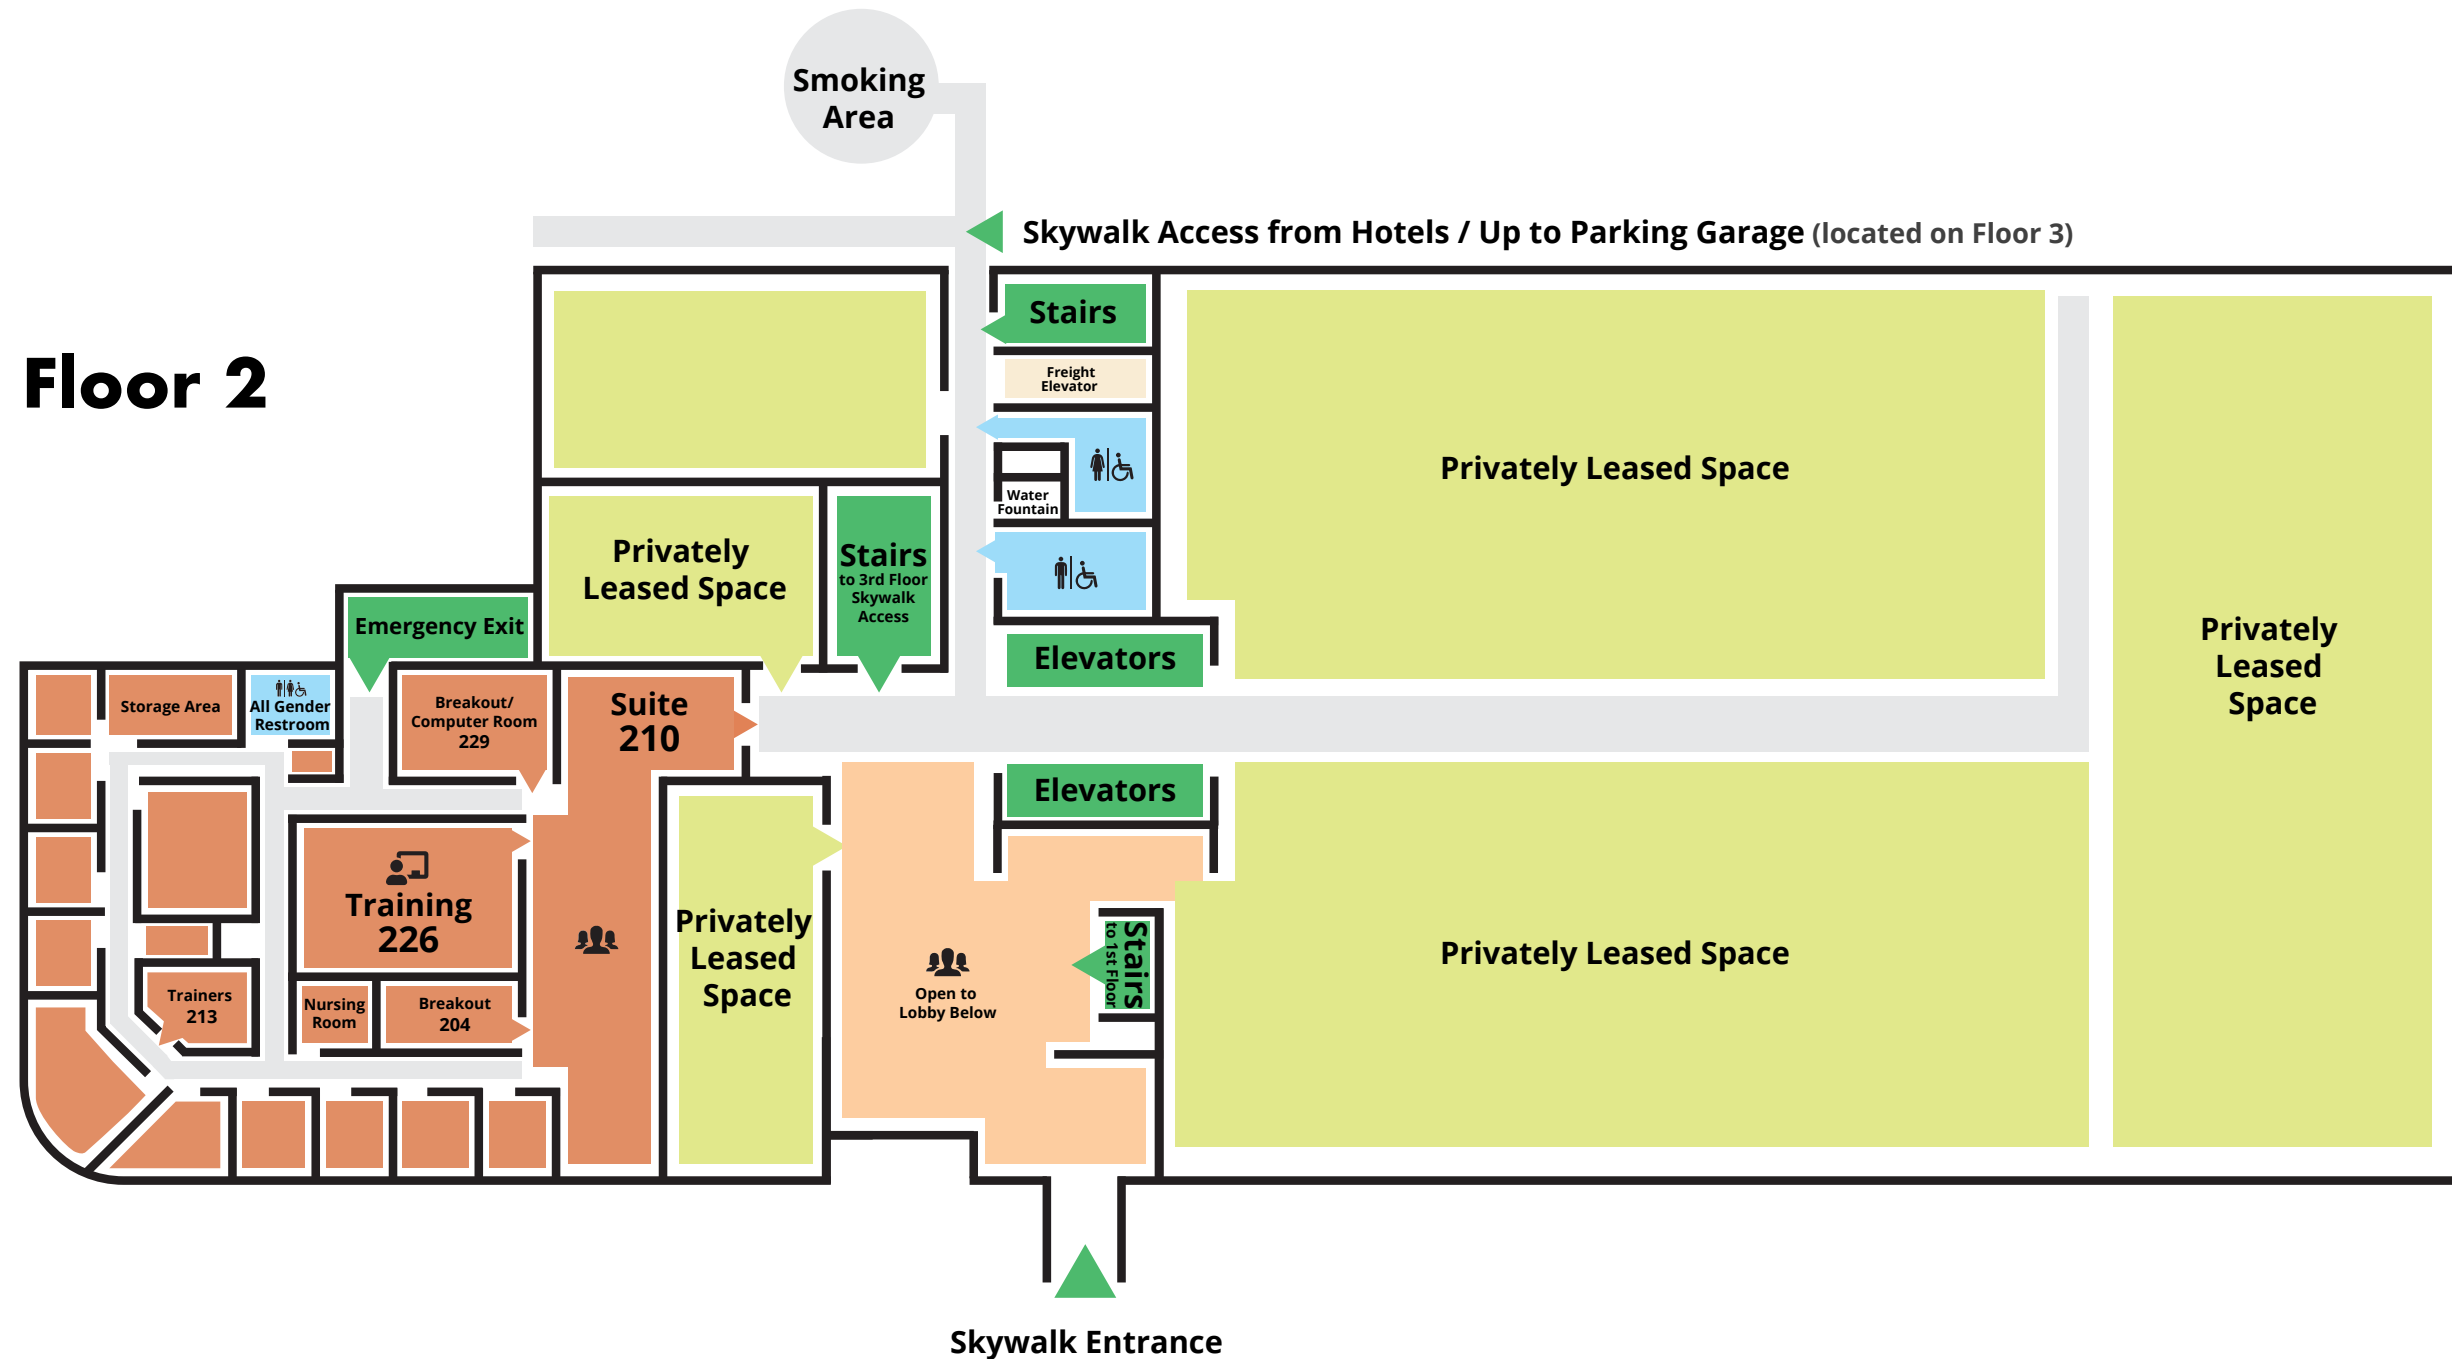

# Floor 1

- Office Suites
- Training spaces
- Elevators & Stairs
- Social spaces
- Hallways

**Tribal Training and Certification Partnership**

**Northeast Regional Learning Center**  
 Hosted by the Tribal Training and Certification Partnership (TTCP)  
 11 East Superior Street, Suite 210  
 Duluth, Minnesota 55802

## Floor 2

-  **Office Suites**
-  **Training spaces**
-  **Hallways**
-  **Bathrooms**
-  **Social spaces**
-  **Elevators & Stairs**

**Tribal Training and Certification Partnership**

**Northeast Regional Learning Center**  
 Hosted by the Tribal Training and Certification Partnership (TTCP)  
 11 East Superior Street, Suite 210  
 Duluth, Minnesota 55802

-  Office Suites
-  Vending
-  Parking Garage
-  Bathrooms
-  Hallways
-  Elevators & Stairs

\*Emergency only