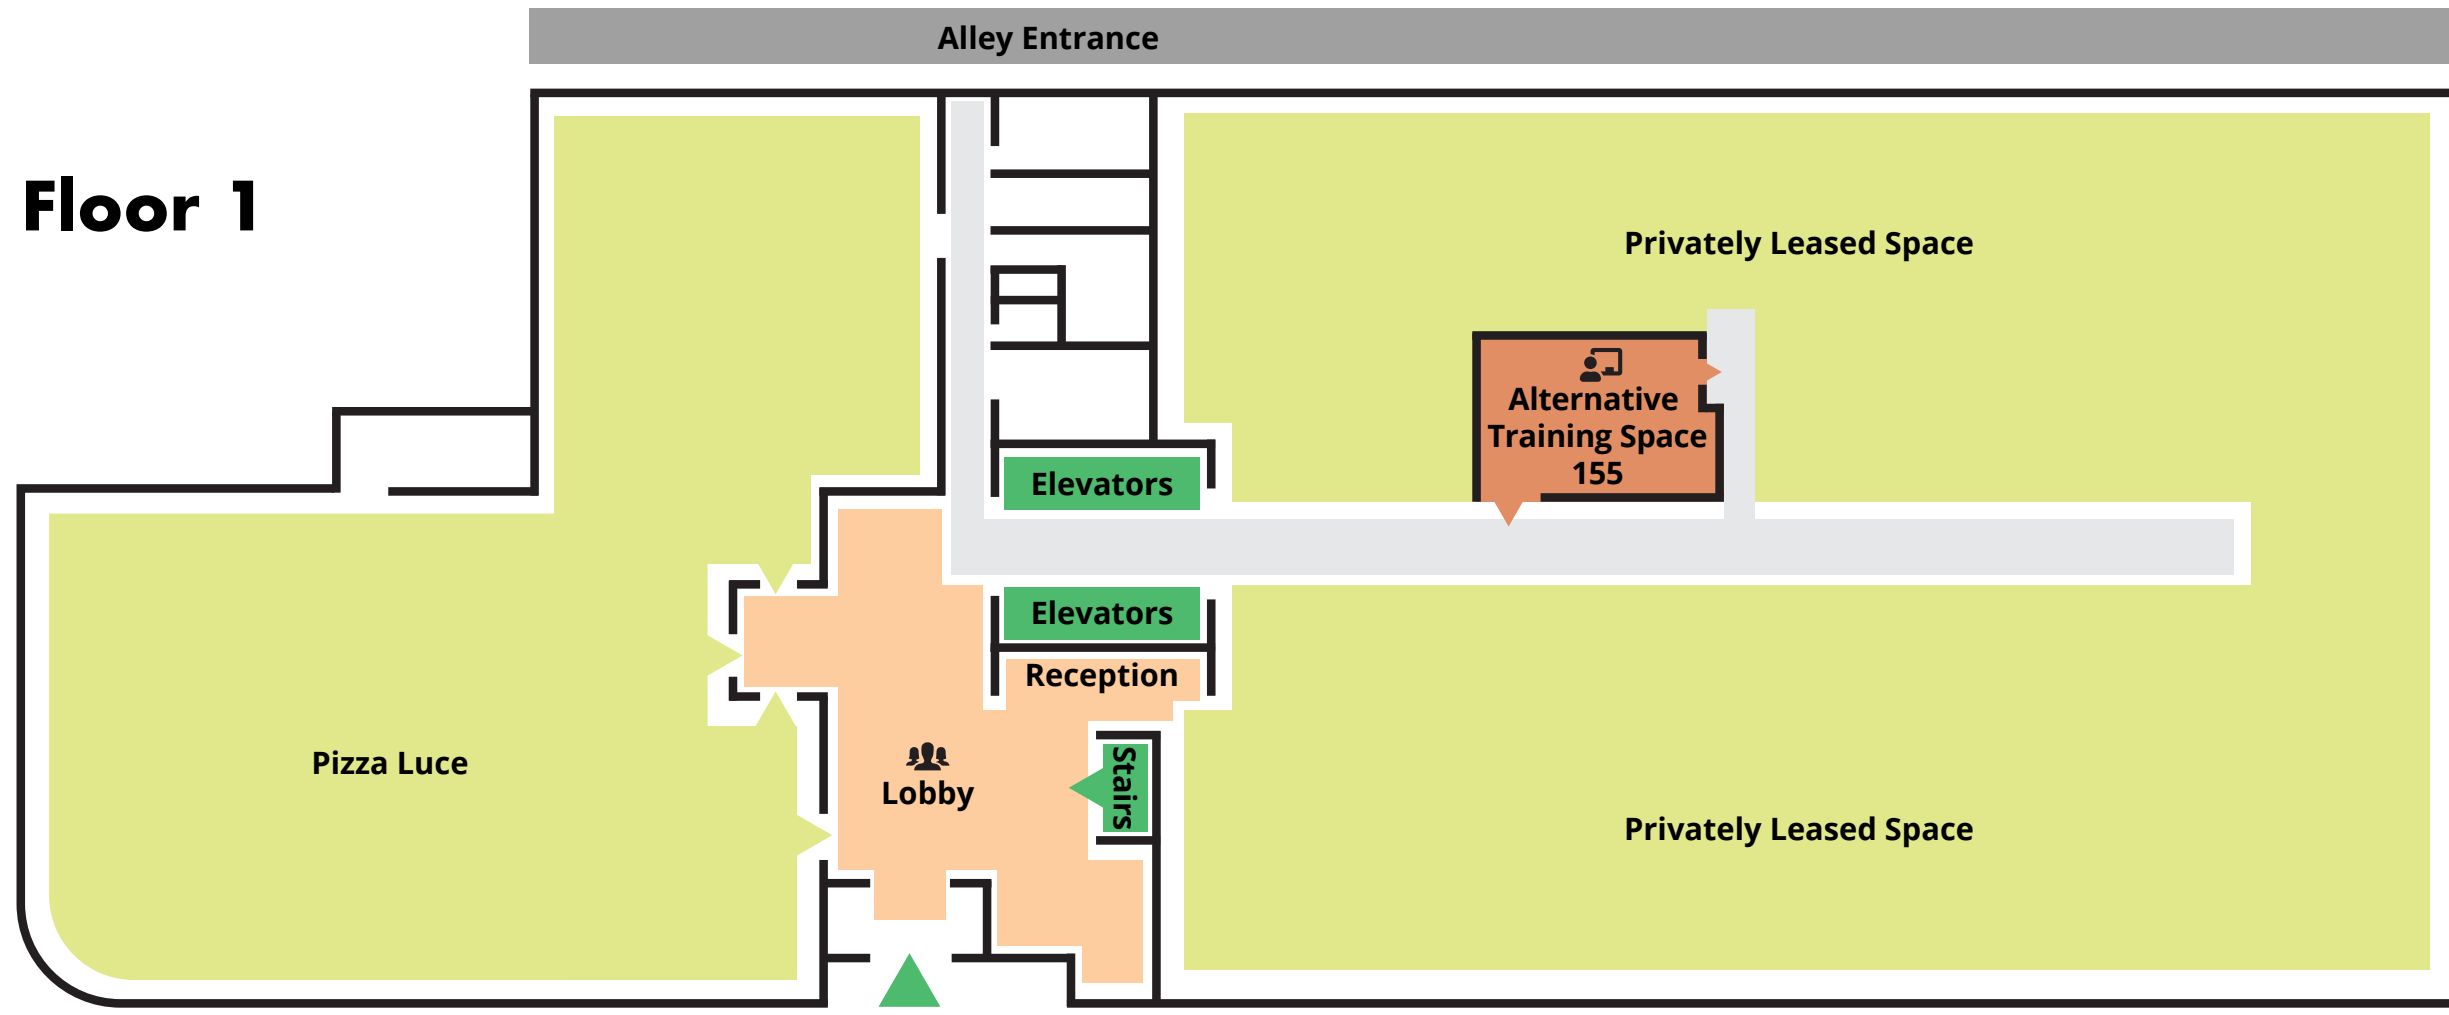

**Tribal Training and Certification Partnership**

**MN Child Welfare Training Academy™**

**Northeast Regional Learning Center**  
Hosted by the Tribal Training and Certification Partnership (TTCP)  
11 East Superior Street, Suite 210  
Duluth, Minnesota 55802

# Floor 1

- Office Suites
- Training spaces
- Elevators & Stairs
- Social spaces
- Hallways

**Tribal Training and Certification Partnership**

**Northeast Regional Learning Center**  
 Hosted by the Tribal Training and Certification Partnership (TTCP)  
 11 East Superior Street, Suite 210  
 Duluth, Minnesota 55802

## Floor 2

-  **Office Suites**
-  **Training spaces**
-  **Hallways**
-  **Bathrooms**
-  **Social spaces**
-  **Elevators & Stairs**

**Tribal Training and Certification Partnership**

**Northeast Regional Learning Center**  
 Hosted by the Tribal Training and Certification Partnership (TTCP)  
 11 East Superior Street, Suite 210  
 Duluth, Minnesota 55802