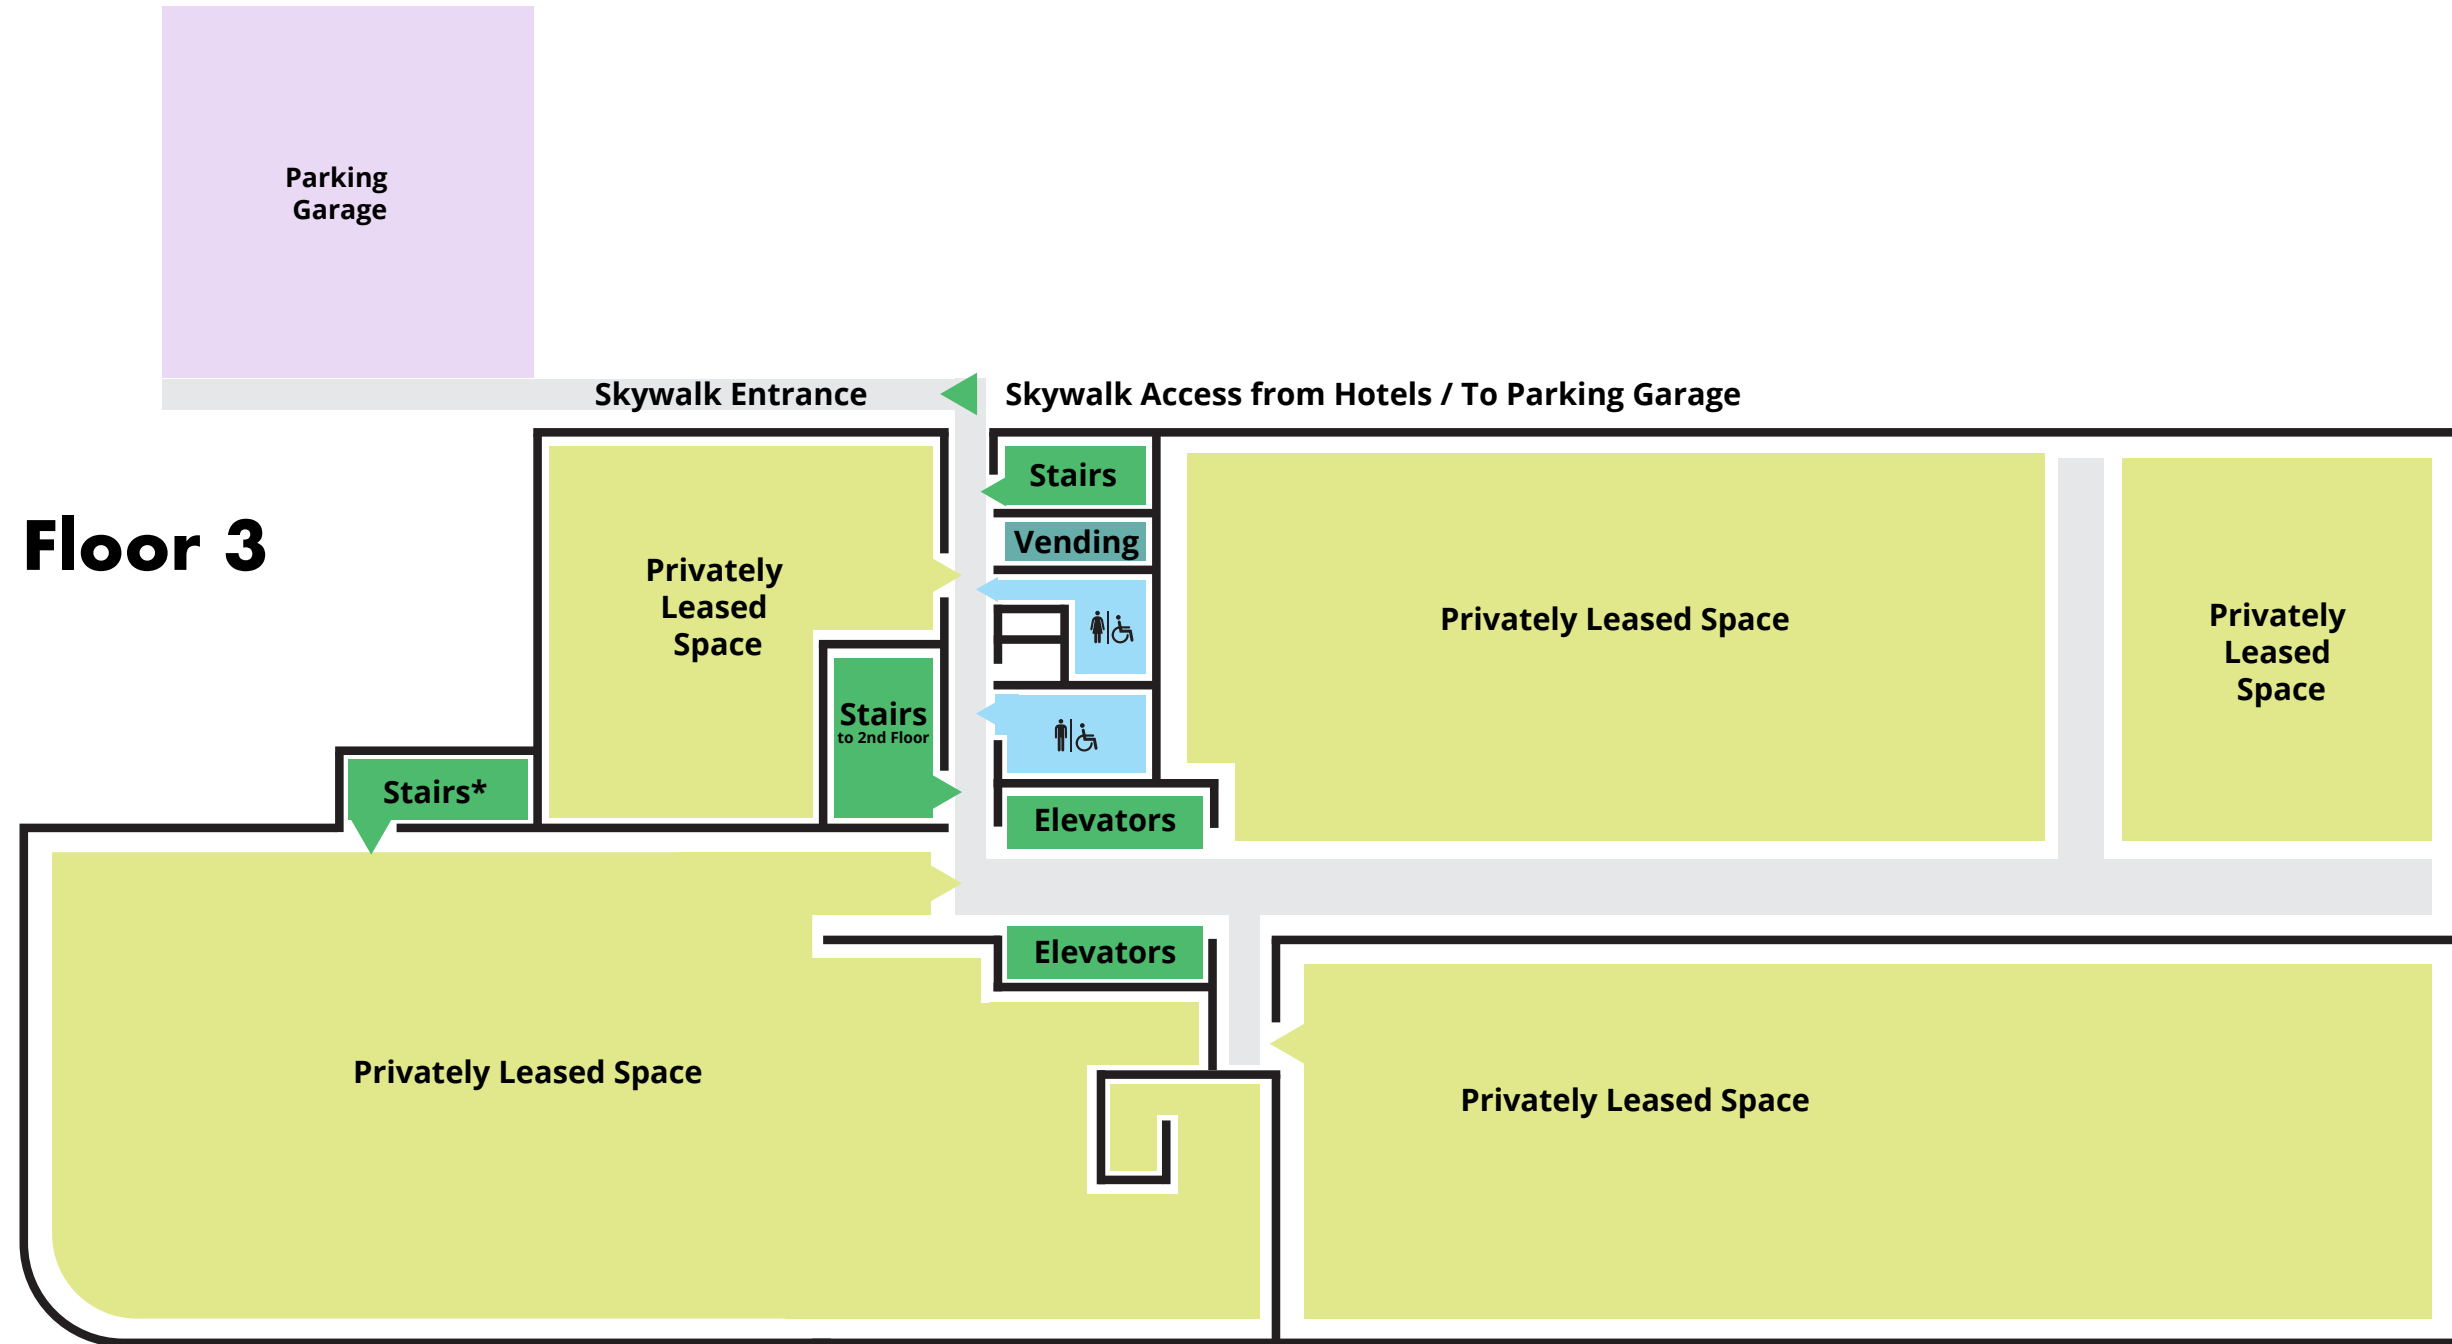

# Floor 1

- Office Suites
- Training spaces
- Elevators & Stairs
- Social spaces
- Hallways

**Tribal Training and Certification Partnership**

**Northeast Regional Learning Center**  
 Hosted by the Tribal Training and Certification Partnership (TTCP)  
 11 East Superior Street, Suite 210  
 Duluth, Minnesota 55802

## Floor 2

-  **Office Suites**
-  **Training spaces**
-  **Hallways**
-  **Bathrooms**
-  **Social spaces**
-  **Elevators & Stairs**

**Tribal Training and Certification Partnership**

**Northeast Regional Learning Center**  
 Hosted by the Tribal Training and Certification Partnership (TTCP)  
 11 East Superior Street, Suite 210  
 Duluth, Minnesota 55802

-  Office Suites
-  Vending
-  Parking Garage
-  Bathrooms
-  Hallways
-  Elevators & Stairs

\*Emergency only